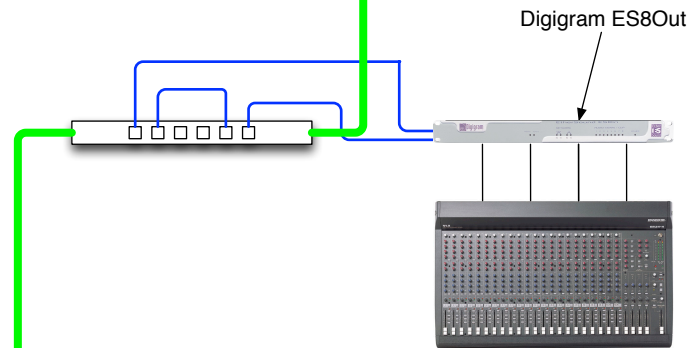

WORSHIP CENTER

FAMILY CENTER

VIDEO CONTROL ROOM 2X CAT5

Bill of Materials
 Soundcraft Vi1 Console
 Soundcraft Compact Stagebox
 Digigram Ethersound Vi Card
 Yamaha DME24N
 Avitrans AVY16-ES100 Card
 iMac running Win7 with Avitrans ASIO Driver
 Digigram ES8Out
 Digigram ES220