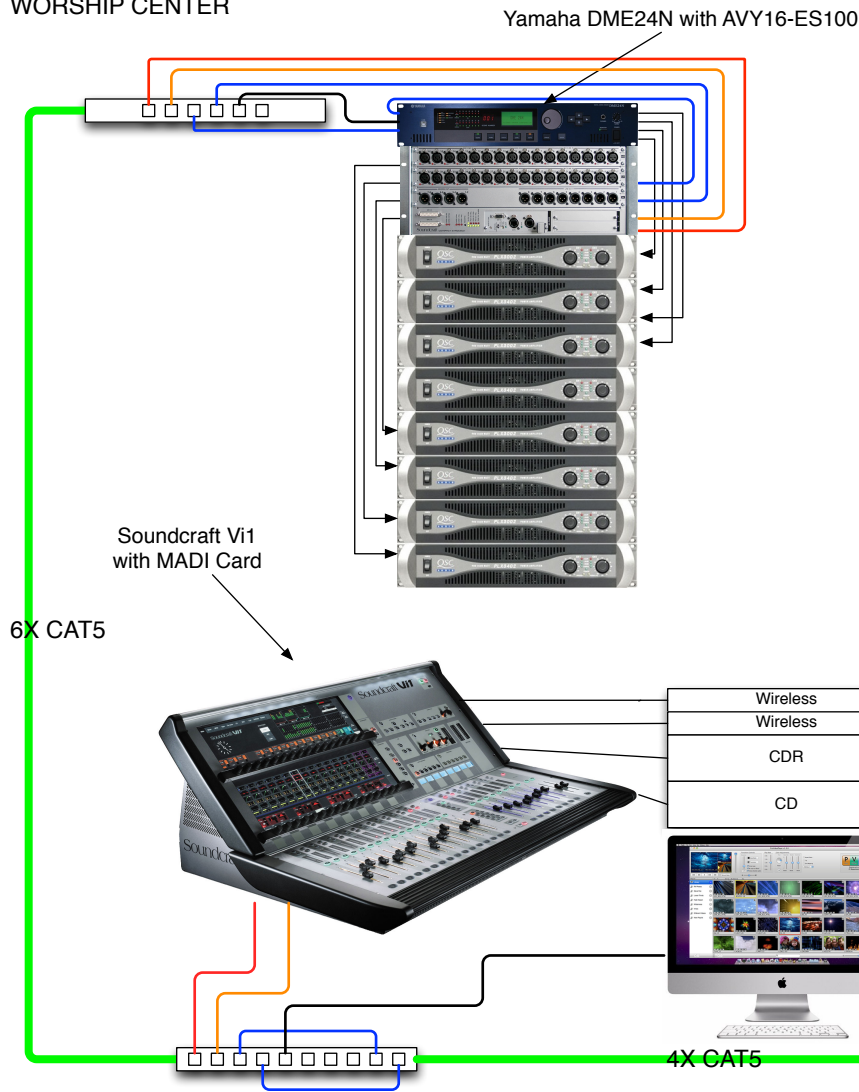

WORSHIP CENTER

FAMILY CENTER

VIDEO CONTROL ROOM 2X CAT5

Bill of Materials
 Soundcraft Vi1 Console
 Soundcraft Compact Stagebox
 Digigram Ethersound Vi Card
 Yamaha DME24N
 Avitrans AVY16-ES100 Card
 iMac running Win7 with Avitrans ASIO Driver
 Digigram ES8Out
 Digigram ES220