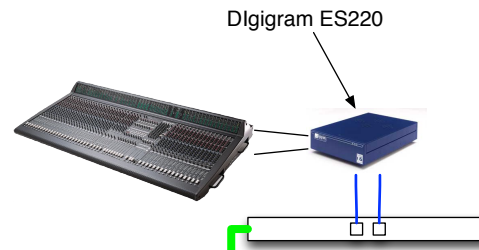

WORSHIP CENTER

FAMILY CENTER

VIDEO CONTROL ROOM 2X CAT5

Bill of Materials
 Soundcraft Vi1 Console
 Soundcraft Compact Stagebox
 Digigram Ethersound Vi Card
 Yamaha DME24N
 Avitrans AVY16-ES100 Card
 iMac running Win7 with Avitrans ASIO Driver
 Digigram ES8Out
 Digigram ES220